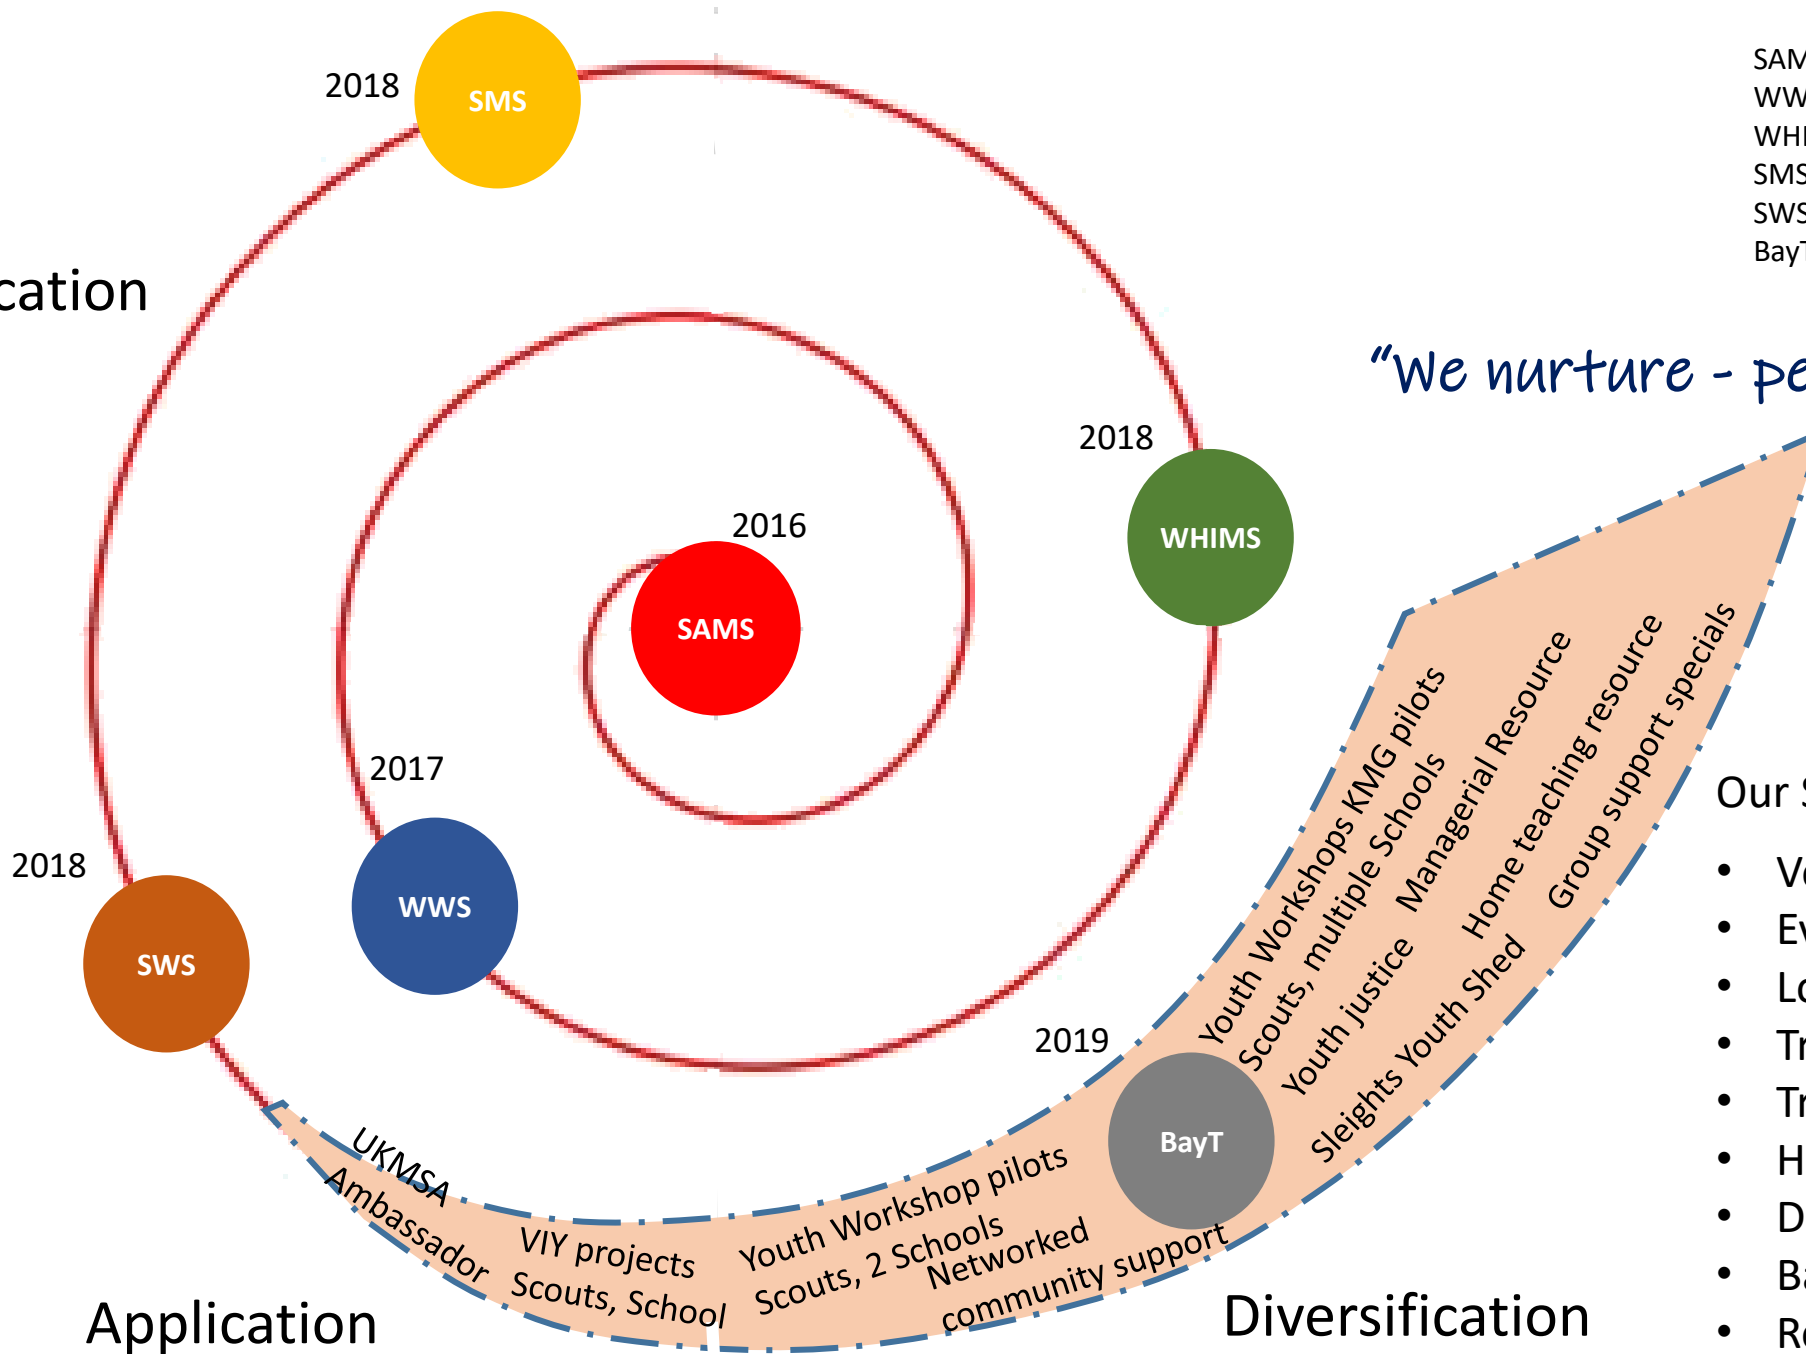

SAMS - Sleights Area Men's Shed
 WWS - Whitby Women's Shed -
 WHIMS - Whitby Men's Shed
 SMS - Staithes Men's Shed
 SWS - Staithes Women's Shed
 BayT - Proposed new RBH/F'Thorpe Shed

Replication

"We nurture - people and Sheds"

Our Success Factors are:

- Voluntary, winning hearts
- Evidenced public need
- Localised in communities
- Transparency
- Trust and responsibility
- Horizontal organisation
- Distributed "leadership"
- Based on external experience
- Role, not position, based
- The grass roots people